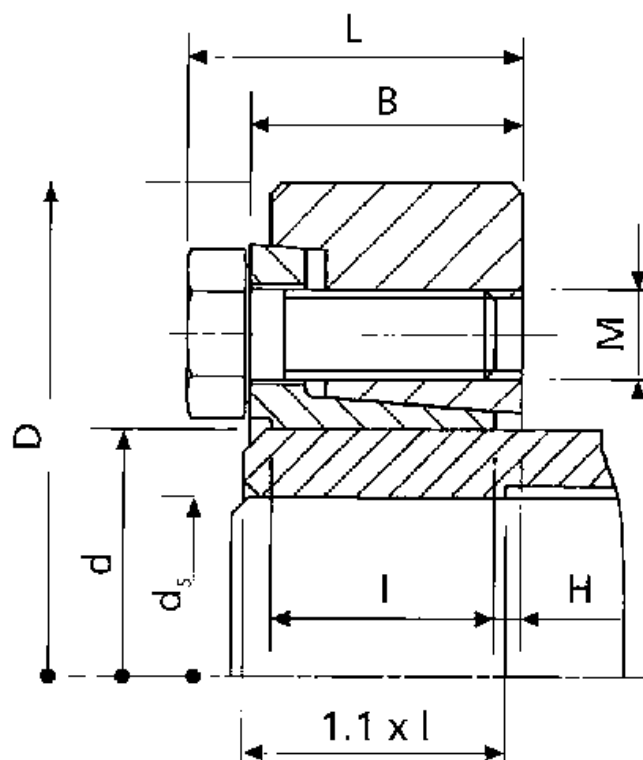

Article number: 437900105

Description: Rota-fix shaft-hub connection SA 105

Measures

| | |
|-------------|---------|
| B mm | = 49.0 |
| d H8 mm | = 105 |
| D mm | = 185.0 |
| ds mm | = 80 |
| F kN torque | = 263 |
| H | = 5.0 |
| I mm | = 40.5 |
| L mm | = 57.0 |

| | |
|-------------------------------|---------|
| M mm | = M12 |
| T N m torque | = 10500 |
| Ts N m bolt tightening torque | = 100 |